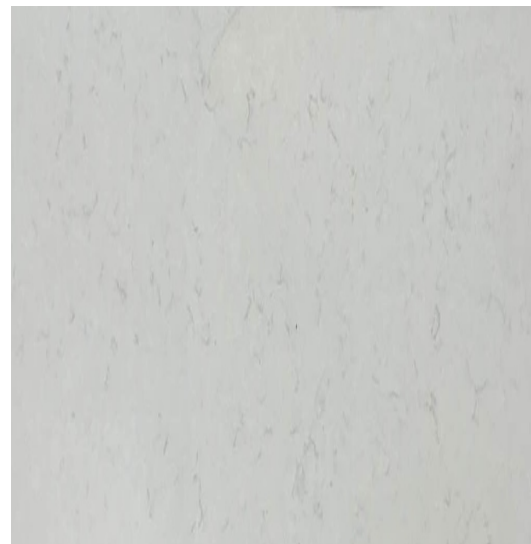

PURO QUARTZ COUNTERTOPS