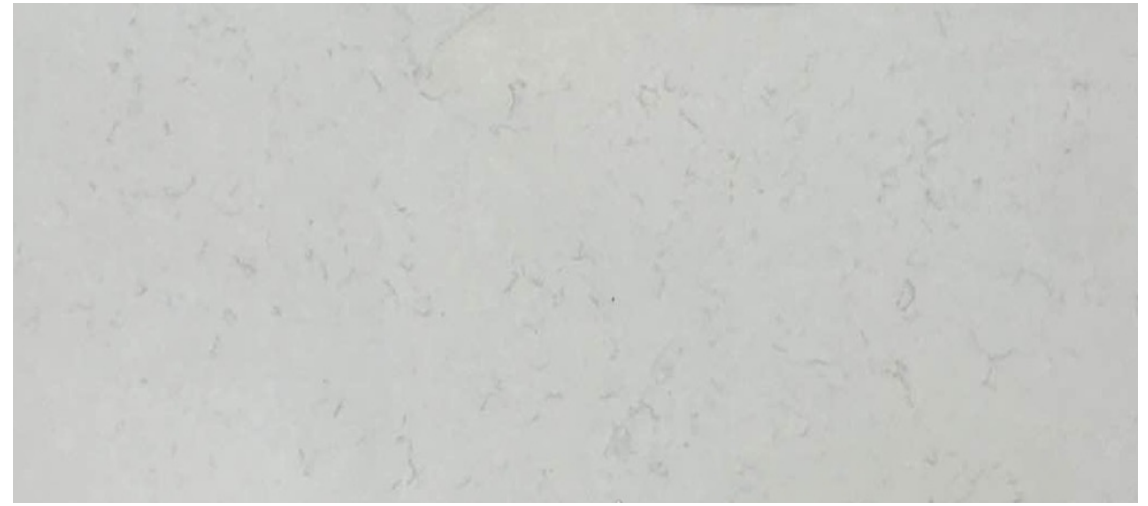

**METROQUARTZ PURO
WHITE QUARTZ COUNTERTOPS**