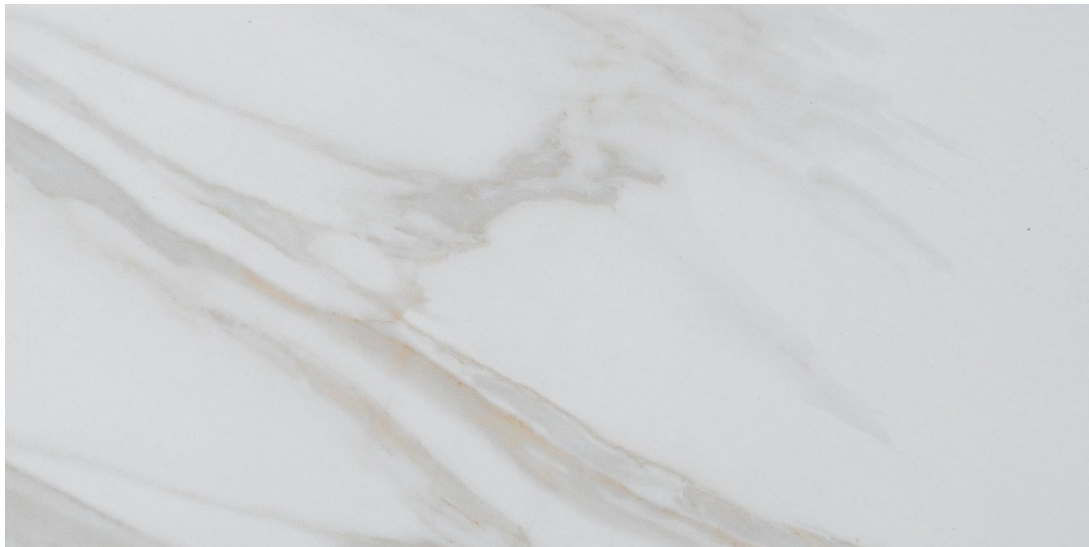

12" X 24" FLOOR TILE